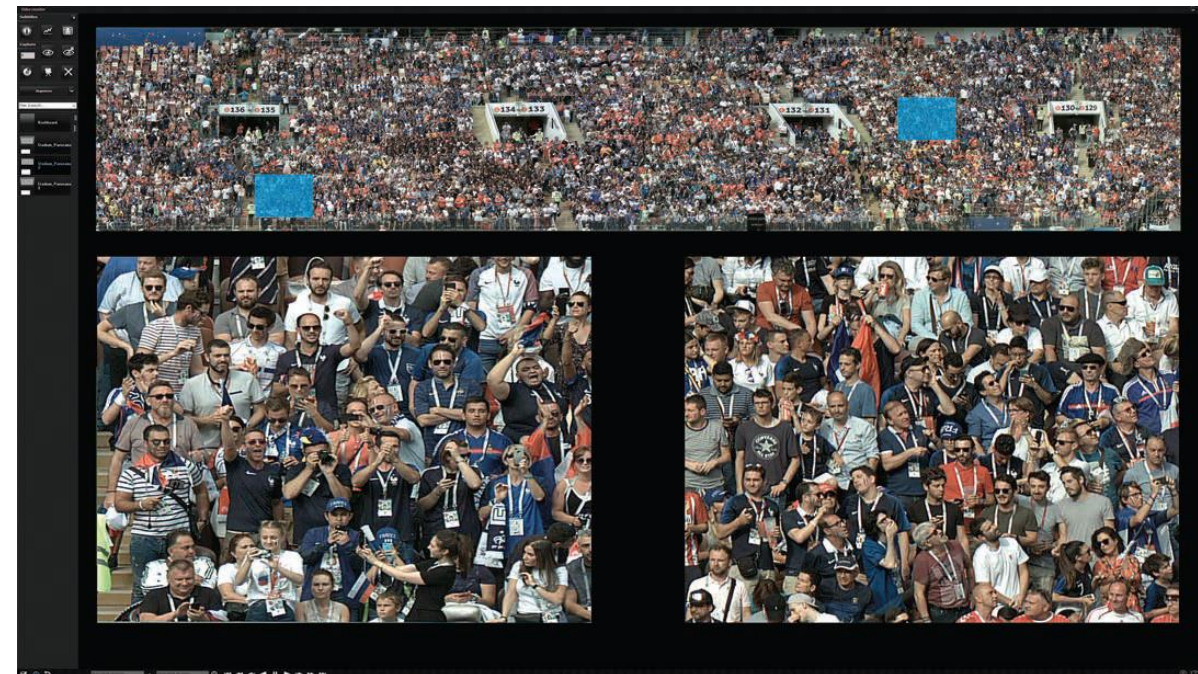

PIONEERING TECHNOLOGIES BEHIND SENORTEC STADIUMS SOLUTIONS

SensorTec Panoramic and PTZ Cameras Cross Mapping

SensorTec high-end 2-6 MP PTZ cameras can complete panoramic or virtual panoramic cameras at the seating area. They serve as optical zoom extensions for the main panoramic camera system. They operate together, thanks to our panoramic and PTZ cameras cross mapping function.

Operators can control PTZ cameras by selecting the area of interest in the panoramic image. PTZ cameras accurately zoom in on the desired area based on previously associated image coordinates. They are able to deliver even 1000 ppm resolution on the focused area. As operators see more visual details of a situation, they can provide more information to security guards so they can handle the situation more effectively.

SensorTec Intelligent Storage Management Technology

SensorTec storage system continuously records the videos. Thanks to our Ageing Technology, storage period of video streams can be greatly prolonged. The system intelligently drops frames from the video stream according to a configured period. As the JPEG2000 stream consists only intra-frame images, the footage will be still available after video stream ageing, but with reduced fps.

[Click to watch the video](#)
Stadiums Solutions - PTZ Cross-Mapping.