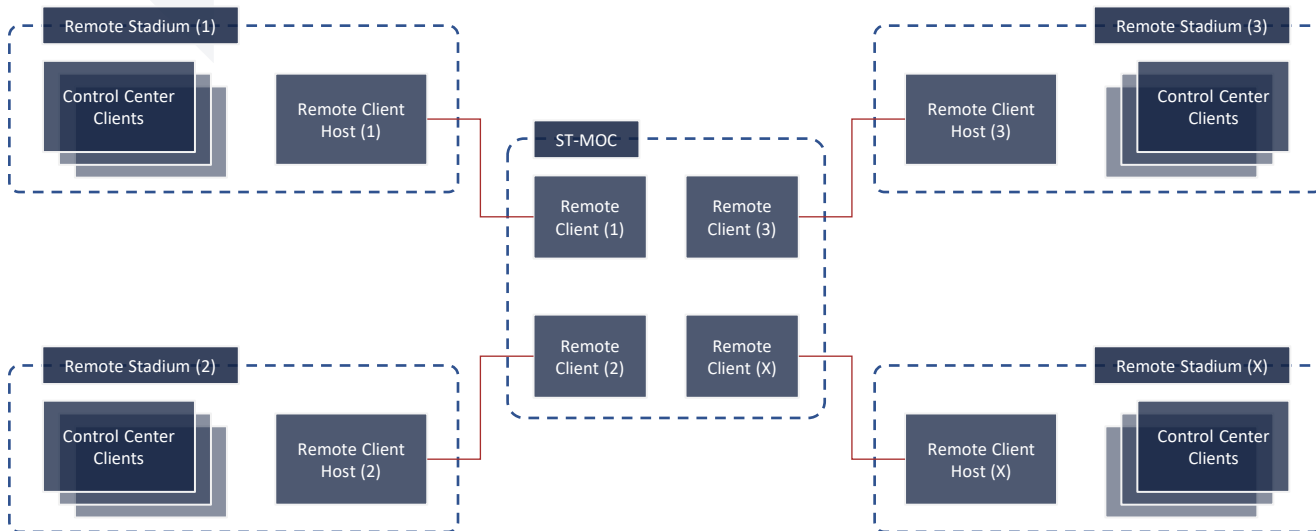

CAMERA VLAN

OUTSIDE THE SEATING AREA
2 - 20MP CAMERAS
PTZ CAMERAS

C2 VLAN

SYSTEM ARCHITECTURE

MONITORING CROWDS FROM THE BEGINNING TO THE END

SensorTec stadiums solutions can cover an entire stadium as well as its perimeter. Therefore crowds can be observed even before entering stadium gates. Once they step inside the stadium their movements are monitored using PTZ and stand-alone cameras until they take their places in the seating area.

Once a game is ended, operators can track the crowd as they leaving the stadium and the surrounding perimeter area. In any case of a disorderly conduct, operators can react fast and instruct the security staff to take necessary measures in order to prevent the escalation of the situation.

In the seating bowl, panoramic cameras, virtual panoramic cameras and high-end PTZ cameras take videos of all spectators.

SENORTEC MATCH OPERATION CENTER

SensorTec Match Operation Center (ST-MOC) is a centralized monitoring solution that can be installed when multiple stadiums are equipped with our stadiums solutions across a city or a country, and surveillance should be available from a centralized monitoring room too.

Using MOC, all stadiums are remotely accessible with full functionality using a simple client application. The solution allows to manage multiple stadiums at the same time from a centralized unit.

INTEGRATION WITH 3RD PARTY SYSTEMS